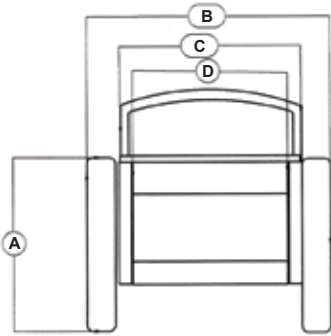

**Tired of using wheelbarrows?
Ease your pain with a Heavy Duty
GEORGIA BUGGY!**

Model	A	B	C	D
JB-60	26 1/2"	29 1/2"	18 3/4"	15"
JB-80	26 1/2"	34 1/2"	23 3/4"	20"